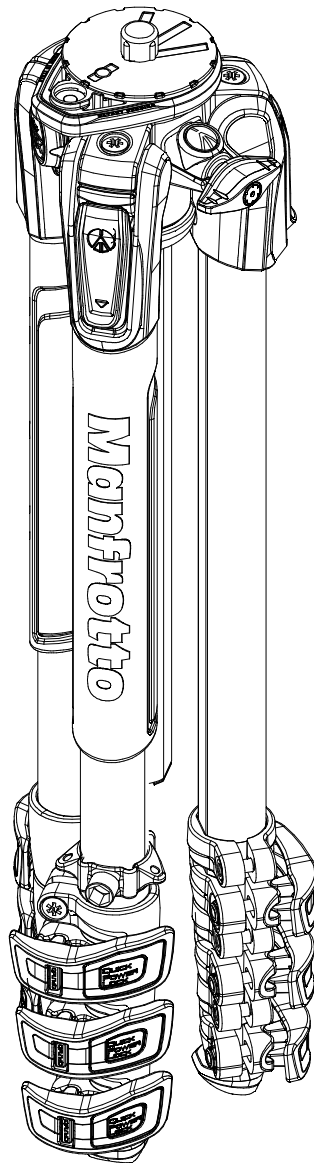

**Manfrotto**  
**Imagine More**

ART. : MK190XPRO4-BH  
ART. : MK190XPRO4-BHCN

For head spare list see drawing art. 496RC2

For tripod spare list see drawing :  
- art. MT190XPRO4  
- art. MT190XPRO4CN

**BOX**

RI1039185 box for MK190XPRO4-BH  
RI103918501 box for MK190XPRO4-BHCN